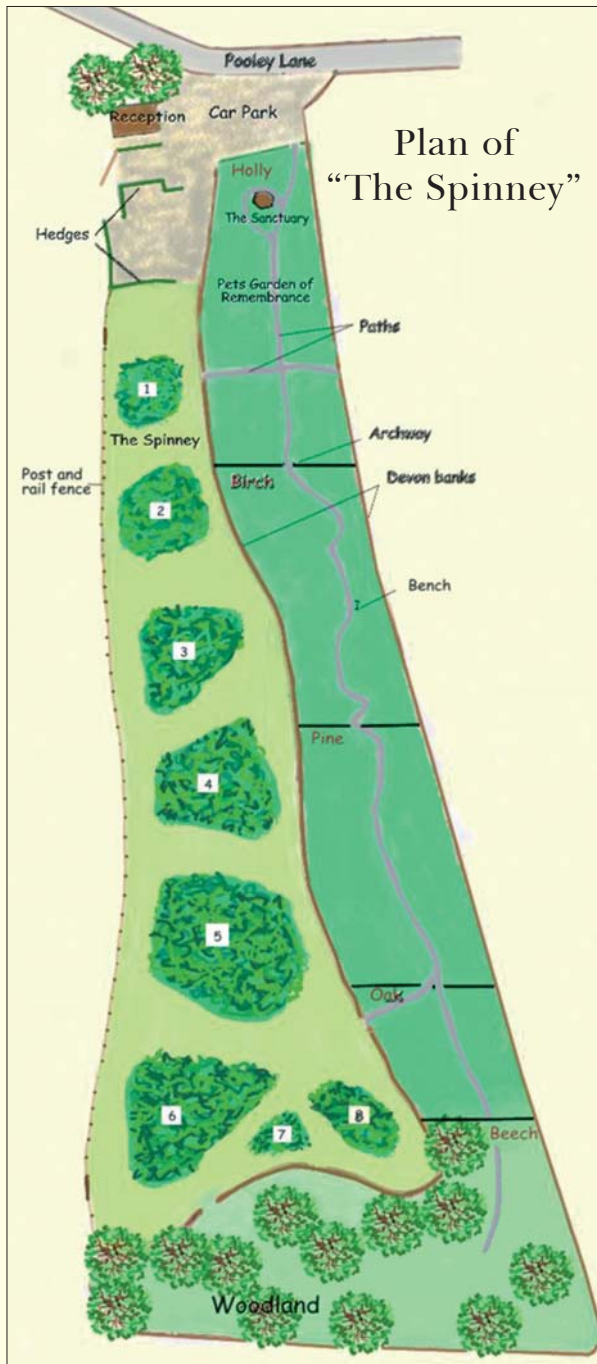

Meadow Wood

“The Spinney”

This is an extension to our existing pet's Garden of Remembrance and Crematorium

Pooley Lane, Churchstow, Nr. Kingsbridge, Devon TQ7 3QR
www.meadowwood.co.uk

Telephone: 01548 853785
Fax: 01548 854306
email: meadowwood@btconnect.com

Always Environmentally Friendly

Our wish is to create a naturally beautiful wooded area where pets' and their owner's ashes can be buried together in a reserved plot.

The Spinney and Meadow Wood can be visited at any time during the day.